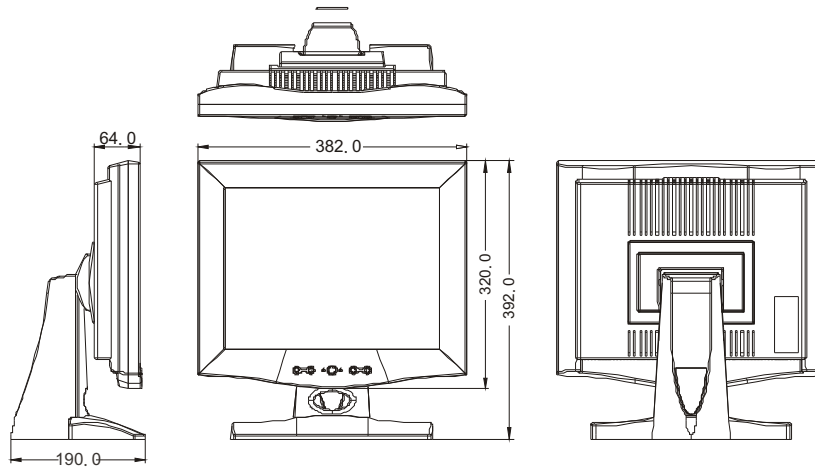

● Specification

| | |
|--------------------------------|--|
| Model Name | R15T600, R15T630 |
| Viewable Size Image | 15" |
| Active Display Area(mm) | 304. 1(H)x228. 1(V) |
| Pixel Pitch(mm) | 0. 297(H)x0. 297(V)(typ.) |
| Number of Pixels | 1024x768 |
| Contrast Ratio | 350: 1(typ.) |
| Display Color | at least 262, 144(6bits/colors) |
| Brightness(CD/m ²) | 250 |
| Viewing Angel(CR>=10) | -60~60(H);-55~45(V) |
| Synchronization Range | |
| Horizontal/Vertical | 31. 5~68KHz/56~75Hz |
| Recommended Resolution | 1024x768@60Hz, 75Hz |
| Signal Connector | 15pin D-sub |
| Power Source | AC100~240V, Universal, ±10% |
| Power Consumption | 33W typical, normal operation |
| Power Management | VESA DPMS Compliant |
| Plug & Play | VESA DDC 1/2B |
| Optional Speaker | Yes |
| Optional Video Input | S-Video, Composite |
| Optional DVI Input | Yes |
| Optional Touch Screen | Resistive, Capacitive, SAW, IR |
| Size & Weight | 382mm(W)x392mm(H)x190mm(D) |
| | Stand I: Not: 5kg(body), Gross: 7kg(body and box) |
| | Stand II: Not: 5kg(body), Gross: 7kg(body and box) |

Remarks: R15T600 series=VGA input only
R15T630 series=VGA+Video input

*Optional infrared touch screen: Need different mechanical design.

● Stand I

● Stand II

● Ordering Information

| Model Name | Features | | Optional Items | | | | | Colors |
|------------|----------|-------|----------------|----------|---------|----|----|--------|
| | VGA | Video | Syand I | Stand II | TSorGS | SS | VM | |
| R15T600-S | ● | | ● | | ● ● ● ● | | | ● ● |
| R15T600-T | ● | | | ● | ● ● ● ● | | | ● ● |
| R15T630-S | ● | ● | ● | | ● ● ● ● | | | ● ● |
| R15T630-T | ● | ● | | ● | ● ● ● ● | | | ● ● |