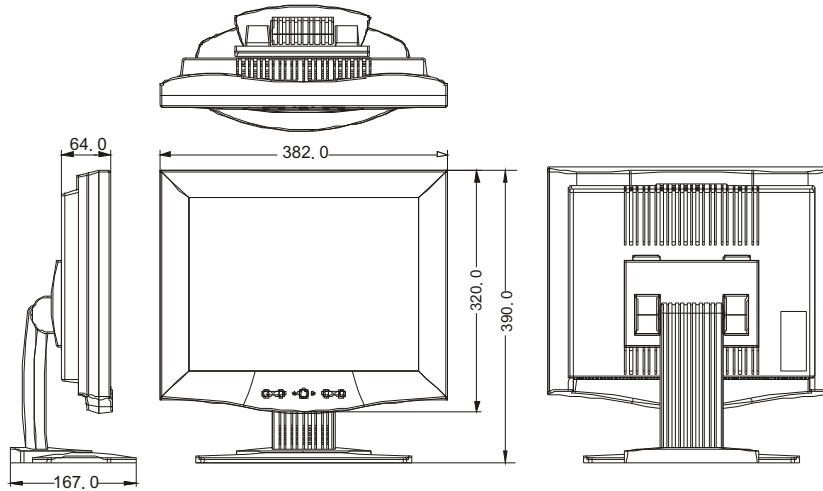

● Specification

| | |
|--------------------------------|--|
| Model Name | R15T600, R15T630 |
| Viewable Size Image | 15" |
| Active Display Area(mm) | 304. 1(H)x228. 1(V) |
| Pixel Pitch(mm) | 0. 297(H)x0. 297(V)(typ.) |
| Number of Pixels | 1024x768 |
| Contrast Ratio | 350: 1(typ.) |
| Display Color | at least 262, 144(6bits/colors) |
| Brightness(CD/m ²) | 250 |
| Viewing Angel(CR>=10) | -60~60(H);-55~45(V) |
| Synchronization Range | |
| Horizontal/Vertical | 31. 5~68KHz/56~75Hz |
| Recommended Resolution | 1024x768@60Hz, 75Hz |
| Signal Connector | 15pin D-sub |
| Power Source | AC100~240V, Universal, ±10% |
| Power Consumption | 33W typical, normal operation |
| Power Management | VESA DPMS Compliant |
| Plug & Play | VESA DDC 1/2B |
| Optional Speaker | Yes |
| Optional Video Input | S-Video, Composite |
| Optional DVI Input | Yes |
| Optional Touch Screen | Resistive, Capacitive, SAW, IR |
| Size & Weight | 382mm(W)x392mm(H)x190mm(D) |
| | Stand I: Not: 5kg(body), Gross: 7kg(body and box) |
| | Stand II: Not: 5kg(body), Gross: 7kg(body and box) |

Remarks: R15T600 series=VGA input only
R15T630 series=VGA+Video input

*Optional infrared touch screen: Need different mechanical design.

● Stand I

● Stand II

● Ordering Information

| Model Name | Features | | Optional Items | | | | | Colors |
|------------|----------|-------|----------------|----------|---------|----|----|--------|
| | VGA | Video | Syand I | Stand II | TSorGS | SS | VM | |
| R15T600-S | ● | | ● | | ● ● ● ● | | | ● ● |
| R15T600-T | ● | | | ● | ● ● ● ● | | | ● ● |
| R15T630-S | ● | ● | ● | | ● ● ● ● | | | ● ● |
| R15T630-T | ● | ● | | ● | ● ● ● ● | | | ● ● |