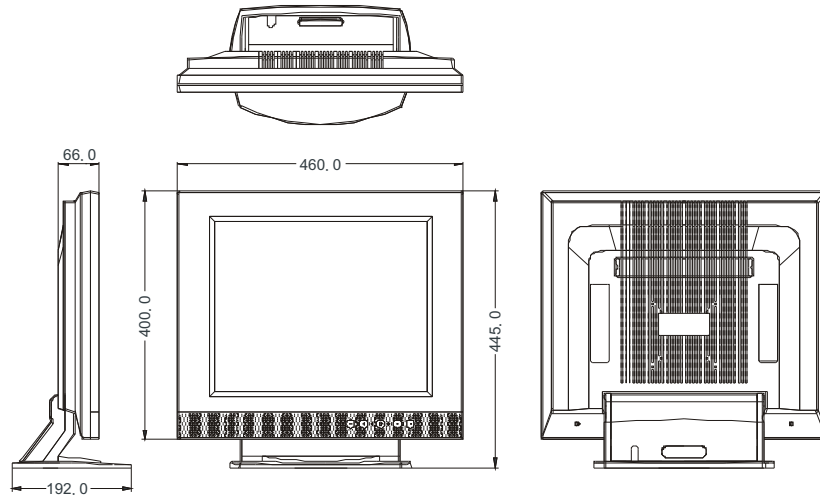

Mechanical Drawing

Ordering Information

Model Name	Features		Optional Items			
	VGA	Video	VM	TS or GS	SS	Colors
R17L500	●		●	● ●	●	○ ● ●
R17L540	●		●	● ●	●	○ ● ●
R17L500	●	●	●	● ●	●	○ ● ●
R17L540	●	●	●	● ●	●	○ ● ●

Optional Item **TS** =Touch Screen

GS =Glass

SS =Stereo

VM =VESA Mounting

Color

○ W=Beige

● B=Black

● S=Silver (Min Order Required)