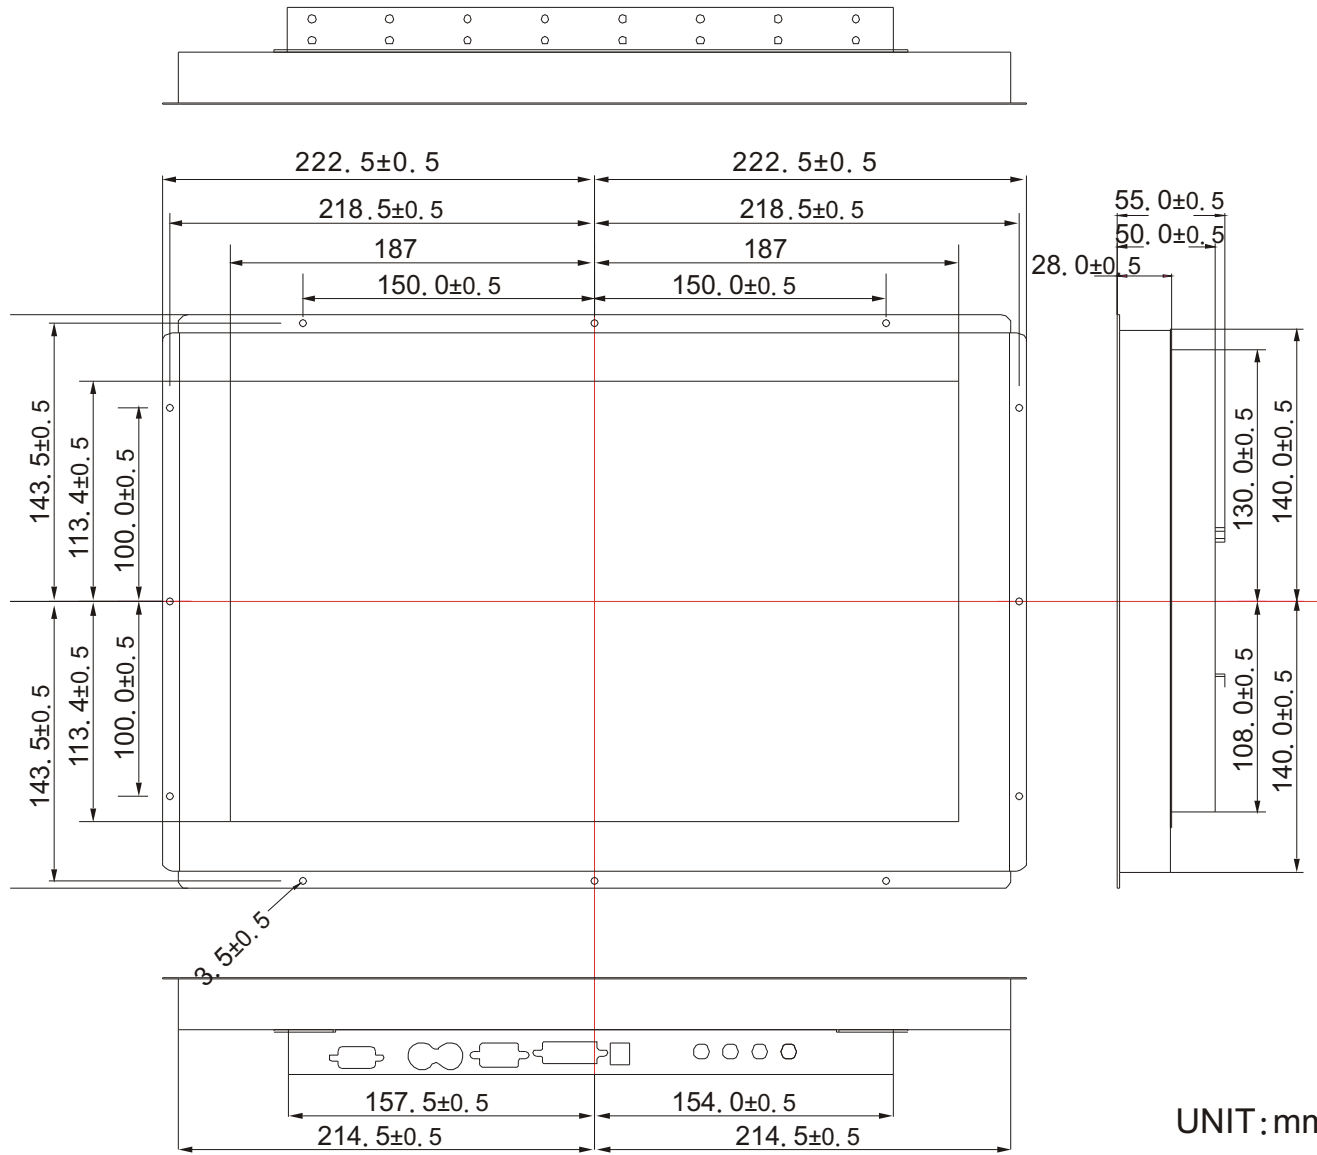

17" (16:9)

● Specification

Model Name	W17L300-OFL1
Viewable Size Image	17" (16:9)
Active Display Area(mm)	372.48(H)x223.48(V)
Pixel Pitch(mm)	0.291(H)x0.291(V)
Number of Pixels	1280x768(WXGA)
Contrast Ratio	350:1(typ.)
Display Color	16.7M(8bits/colors)
Brightness(CD/m ²)	400
Viewing Angel(CR>=10)	-60~60(H);-45~45(V)
Synchronization Range	
Horizontal/Vertical	31.5~80KHz/56~75Hz
Recommended Resolution	1280x768@60Hz
Signal Connector	15pin D-sub
Power Source	AC100~240V, Universal, ±10%
Power Consumption	38W typical, normal operation
Power Management	VESA DPMS Compliant
Plug & Play	VESA DDC 1/2B
Optional Video Input	S-Video, Composite
Optional DVI Input	No
Optional Touch Screen	SAW

Remarks: W17L300 series=VGA input only
W17L340 series=VGA+Video input

Open Frame LCD

UNIT : mm