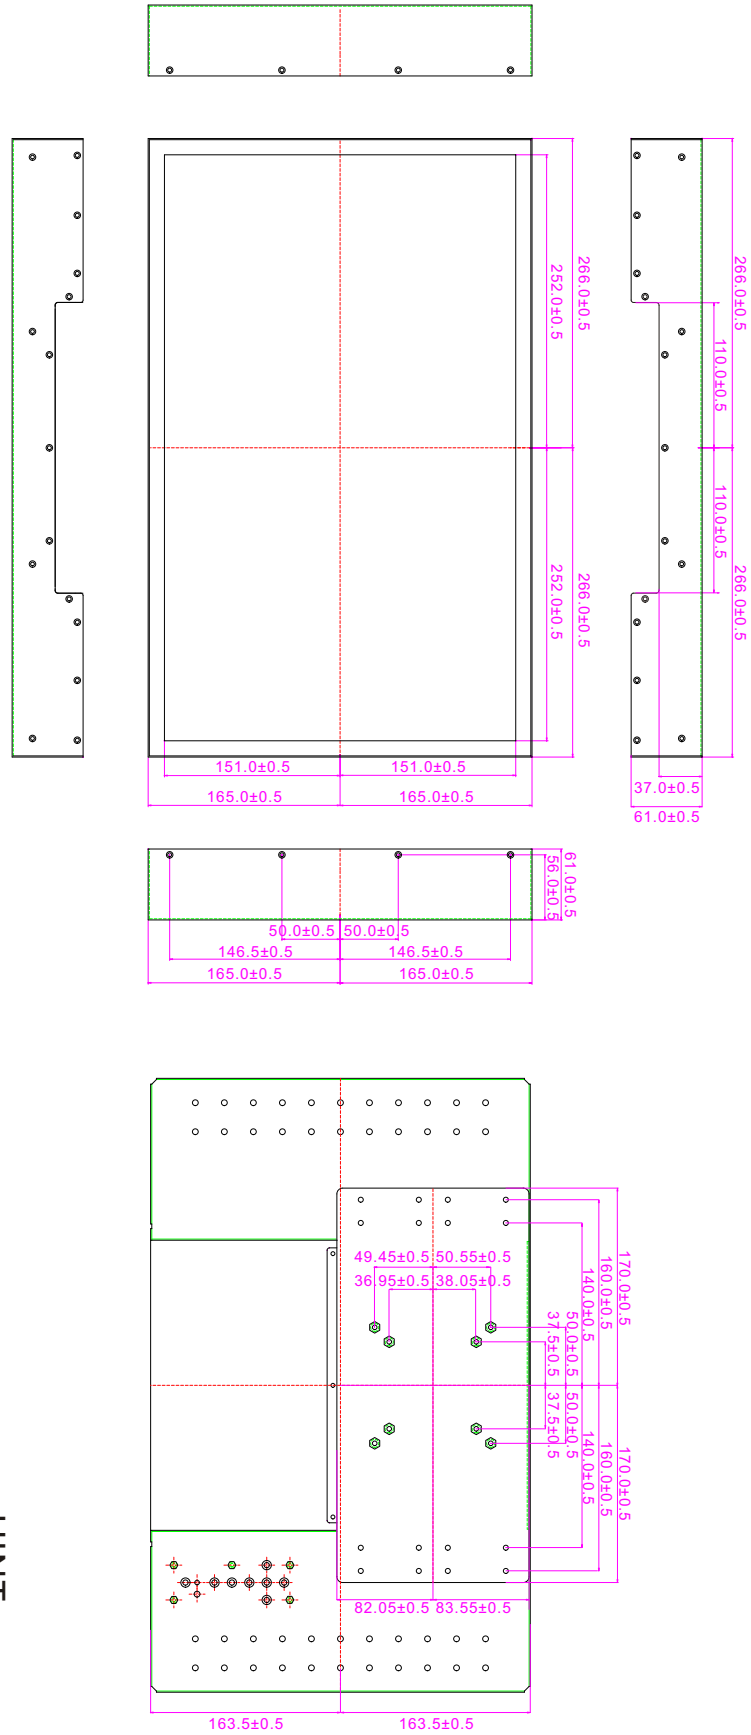

23"

● Specification

Model Name	W23L100-CHL1
Viewable Size Image	23" (16:9)
Active Display Area(mm)	501.12(H)x300.67(V)
Pixel Pitch(mm)	0.51(H)x0.51(V)
Number of Pixels	1280x768
Contrast Ratio	400:1(typ.)
Display Color	16.7M(8bits/colors)
Brightness(CD/m ²)	450
Viewing Angel(CR>=10)	-88~88(H);-88~88(V)
Synchronization Range	
Horizontal/Vertical	31.5~68KHz/56~75Hz
Recommended Resolution	1280x768@60Hz, 75Hz
Signal Connector	15pin D-sub
Power Source	AC100~240V, Universal, ±10%
Power Consumption	43W typical, normal operation
Power Management	VESA DPMS Compliant
Plug & Play	VESA DDC 1/2B
Optional Video Input	S-Video, Composite
Optional DVI Input	Yes
Optional Touch Screen	SAW, Resistive

Remarks: W23L100 series=VGA input only
 W23L110 series=VGA+Video input

UNIT: mm