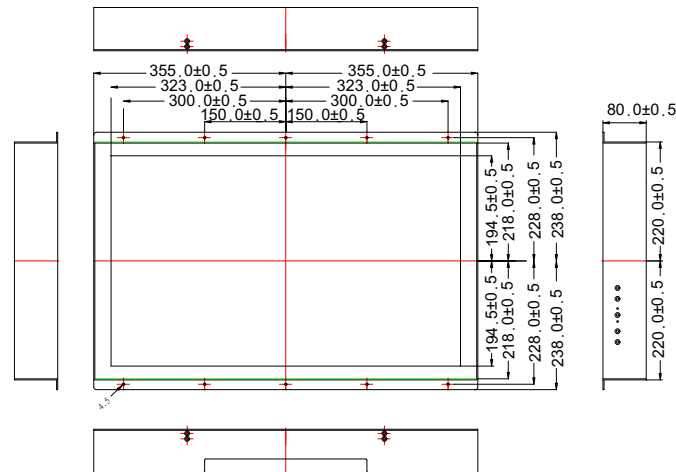

30"

● Specification

Model Name	W30L300-OFM1
Viewable Size Image	29.53" (16:9)
Active Display Area(mm)	643.2(H)x385.92(V)
Pixel Pitch(mm)	0.1675(H)x0.5025(V)
Number of Pixels	1280x768
Contrast Ratio	500:1(typ.)
Display Color	16.7M(8 bit/ colors)
Brightness(CD/m ²)	500
Viewing Angel(CR>=10)	-85~85(H);-85~85(V)
Synchronization Range	
Horizontal/Vertical	31.5~80KHz/56~75Hz
Recommended Resolution	1280x768@60Hz, 75Hz
Signal Connector	15pin D-sub
Power Source	AC100~240V, Universal, ±10%
Power Consumption	150W typical, normal operation
Power Management	VESA DPMS Compliant
Plug & Play	VESA DDC 1/2B
Optional Video Input	S-Video, Composite
Optional DVI Input	No
Optional Touch Screen	SAW

Remarks: W30L300 series=VGA input only
W30L340 series=VGA+Video input